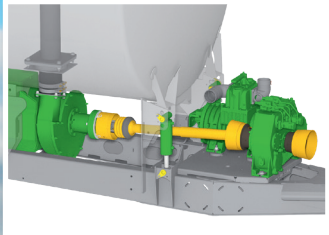

## HIGHLY-VERSATILE SLURRY TANKER!

**Hydro-Tridem suspension**

**750/60R30.5 Trelleborg  
with tyre inflation system**

**High-flow pumps  
(centrifugal and  
vacuum) with flow meter**

**With 30 m  
spreading boom.  
Quickly available**