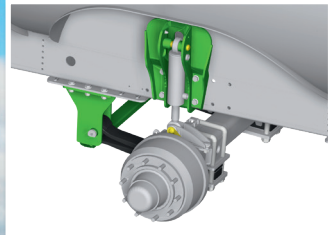

## HIGHLY-VERSATILE SLURRY TANKER!

**Hydro-Tridem suspension**

**750/60R30.5 Trelleborg  
with tyre inflation system**

**High-flow pumps  
(centrifugal and  
vacuum) with flow meter**

**With 30 m  
spreading boom.  
Quickly available**